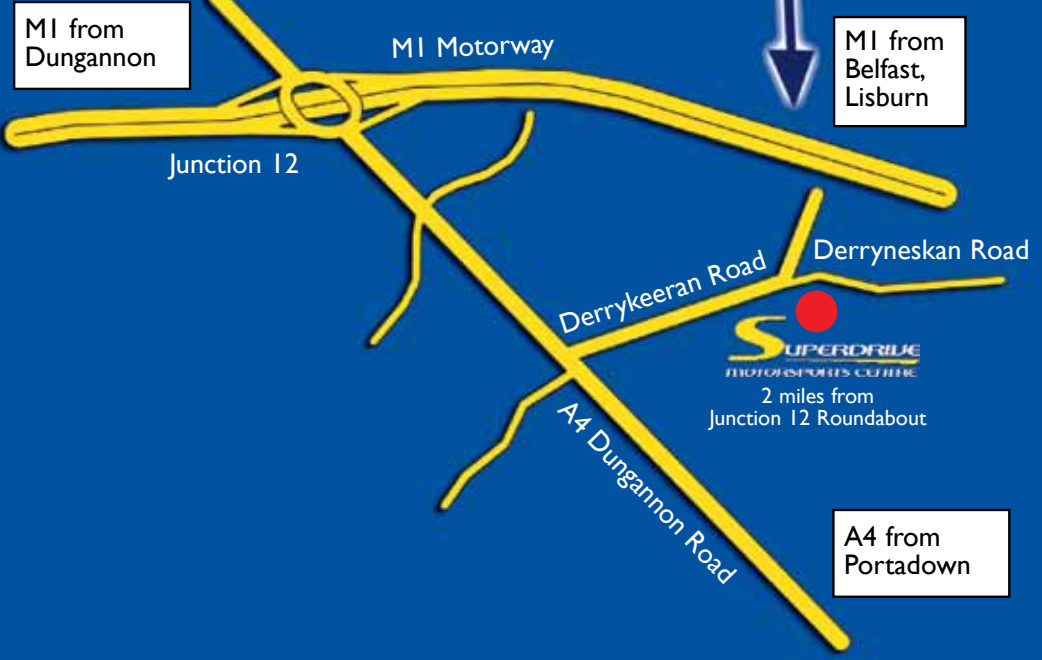

**ADRENALINE
FILLED
ACTION**

M1 from
Dungannon

M1 Motorway

M1 from
Belfast,
Lisburn

Junction 12

Derrykeeran Road

Derryneskan Road

2 miles from
Junction 12 Roundabout

A4 from
Portadown

A4 Dungannon Road